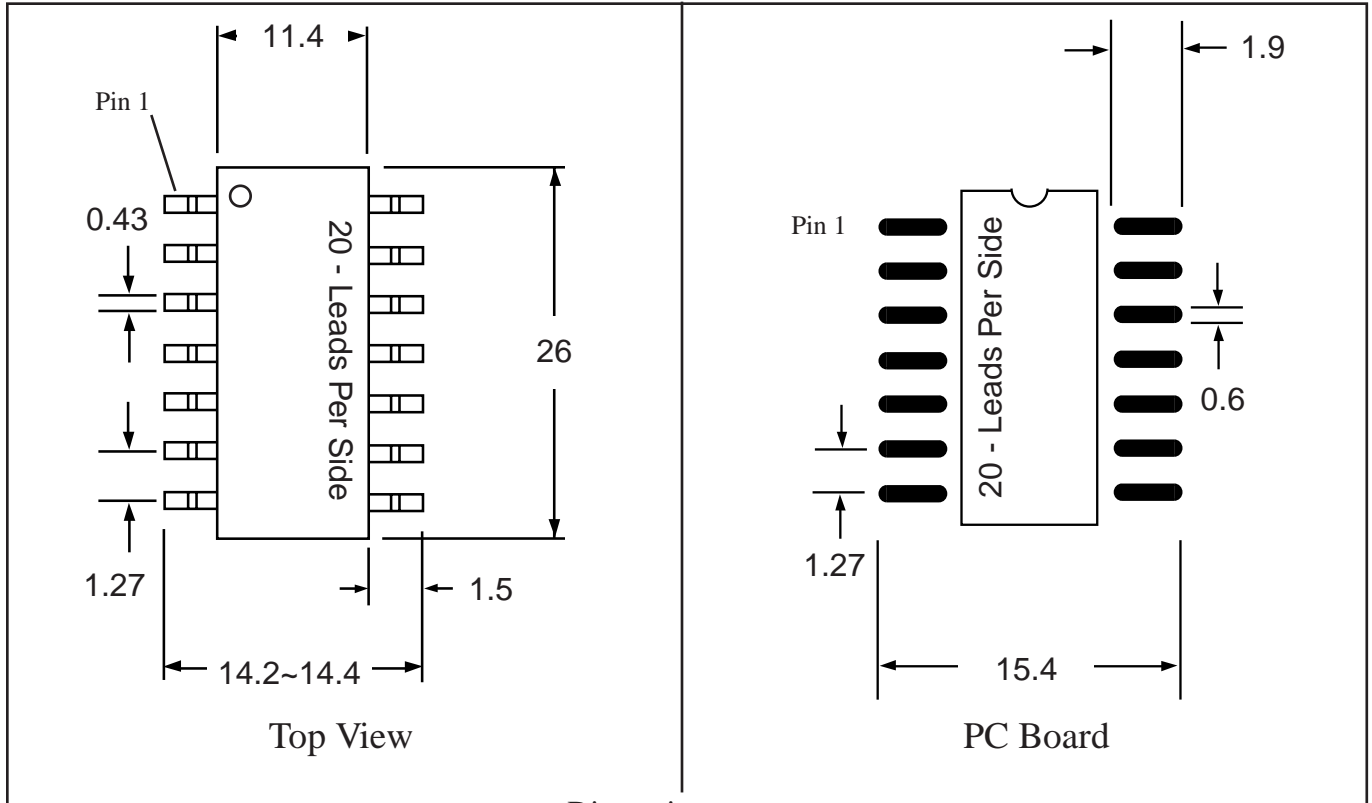

Part # **SOY40**

Leads **40** Pitch **1.27mm (.05")**

Body Size **450mil (11.4mm)**

TopLine™

Tel 1-714-898-3830

info@topline.tv

Top View

PC Board

Dimensions = mm

Quick View

Side View Detail