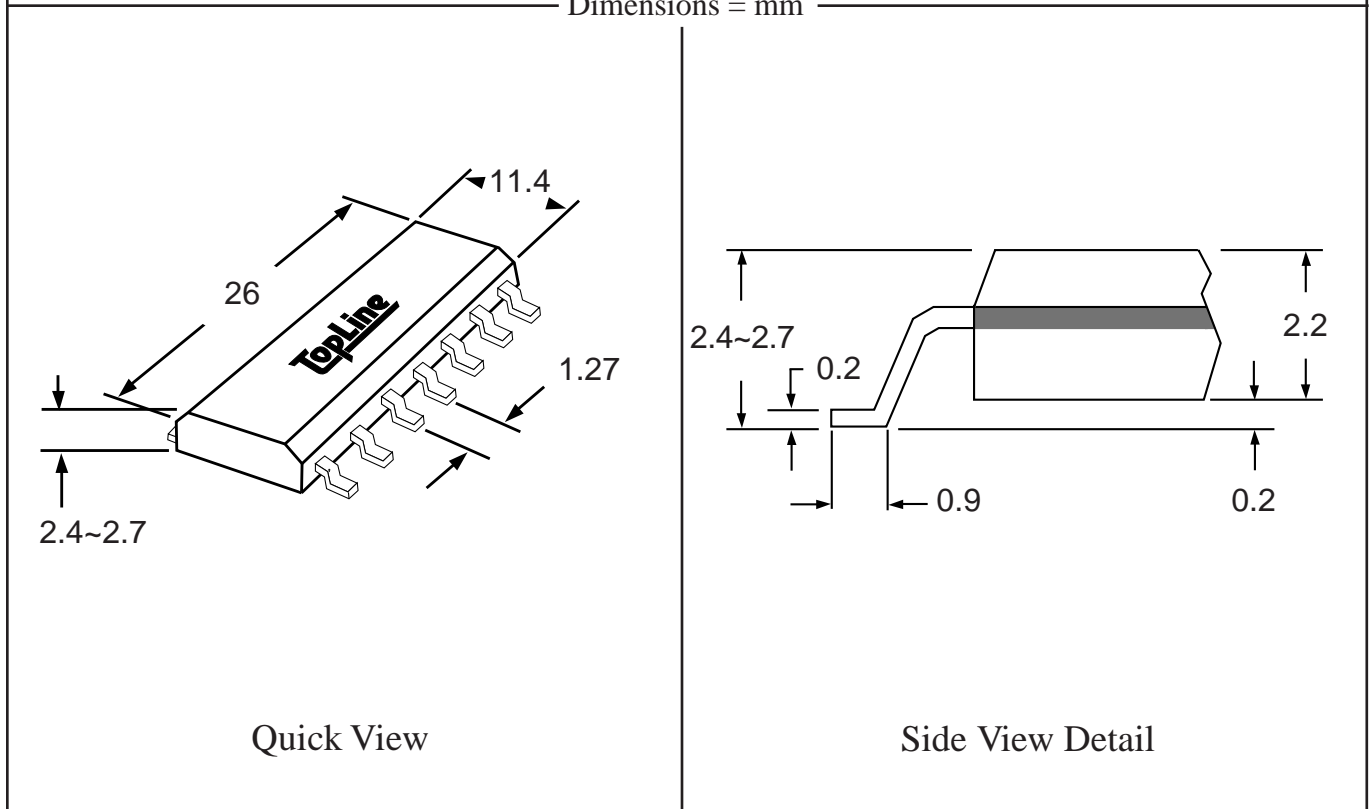

Part # **SOY40**

Leads **40** Pitch **1.27mm (.05")**

Body Size **450mil (11.4mm)**

TopLine™

Tel 1-714-898-3830

info@topline.tv

Top View

PC Board

Dimensions = mm

Quick View

Side View Detail