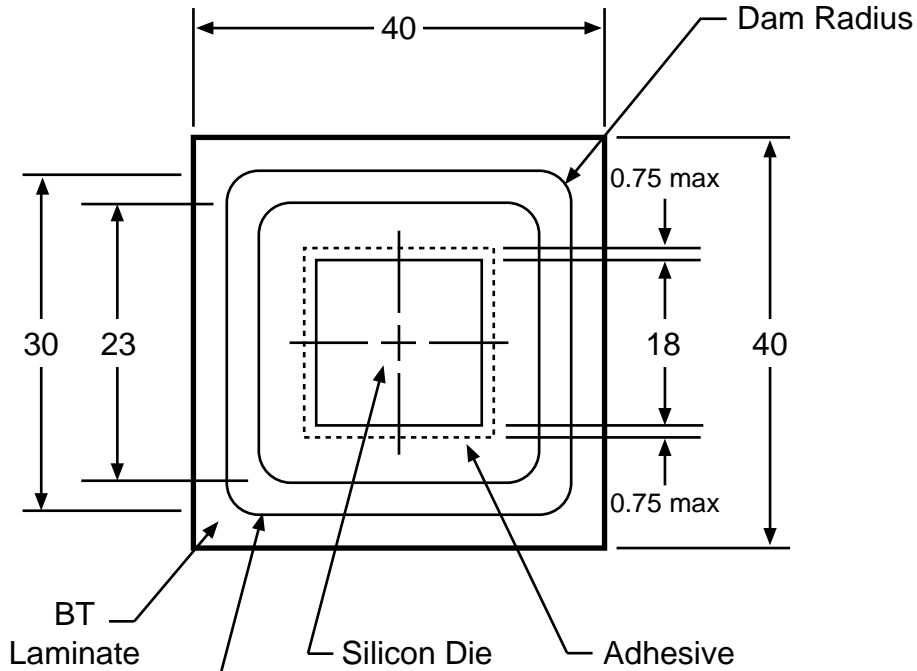

eBGA1444T1.0D389D

TEL 1-714-898-3830
info@toplinedummy.com

<u>BALLS</u>	<u>PITCH</u>	<u>SIZE</u>	<u>MATRIX</u>	<u>ROWS</u>	<u>CENTER</u>	<u>MAT'L</u>
1444	1.0mm	40mm SQ	38 x 38	full	full	BT

TOP VIEW

SIDE VIEW

NOTES		REVISIONS		
Note 1	Logo and part number centered White ink on black	<u>Rev</u>	<u>Date</u>	<u>Changes</u>
Note 2	Ball A1 locator mark positioned in corner			
Note 3	Ball Material: Sn62			
Note 4	Substrate Material: BT laminate			
Note 5	Liquid Epoxy Encapsulation			
Note 6	Internal Silicon Die 18mm			
		PACKAGING TRAYS		
		Tray BGATRAY40mm-3x7 Tray Quantity 21		

Top View

Shown Open Cavity

Side View

Drawing Not to Scale
Dimensions = mm