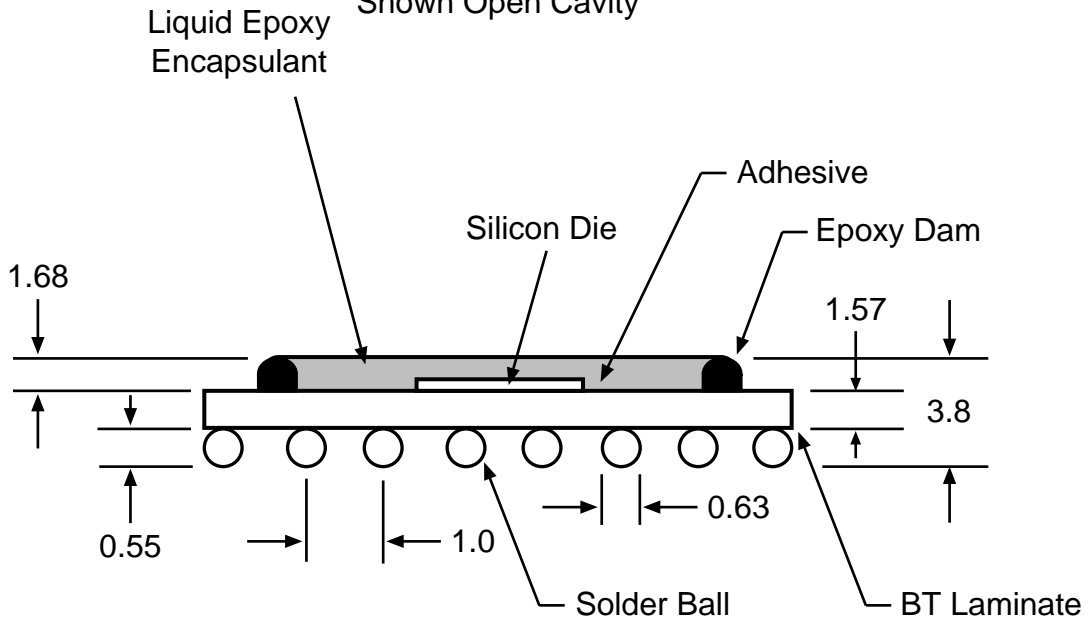

eBGA1444T1.0D389D

TEL 1-714-898-3830
info@toplinedummy.com

<u>BALLS</u>	<u>PITCH</u>	<u>SIZE</u>	<u>MATRIX</u>	<u>ROWS</u>	<u>CENTER</u>	<u>MAT'L</u>
1444	1.0mm	40mm SQ	38 x 38	full	full	BT

TOP VIEW

SIDE VIEW

NOTES		REVISIONS		
Note 1	Logo and part number centered White ink on black	<u>Rev</u>	<u>Date</u>	<u>Changes</u>
Note 2	Ball A1 locator mark positioned in corner			
Note 3	Ball Material: Sn62			
Note 4	Substrate Material: BT laminate			
Note 5	Liquid Epoxy Encapsulation			
Note 6	Internal Silicon Die 18mm			
		PACKAGING TRAYS		
		Tray BGATRAY40mm-3x7 Tray Quantity 21		

Top View

Shown Open Cavity

Side View

Drawing Not to Scale
Dimensions = mm