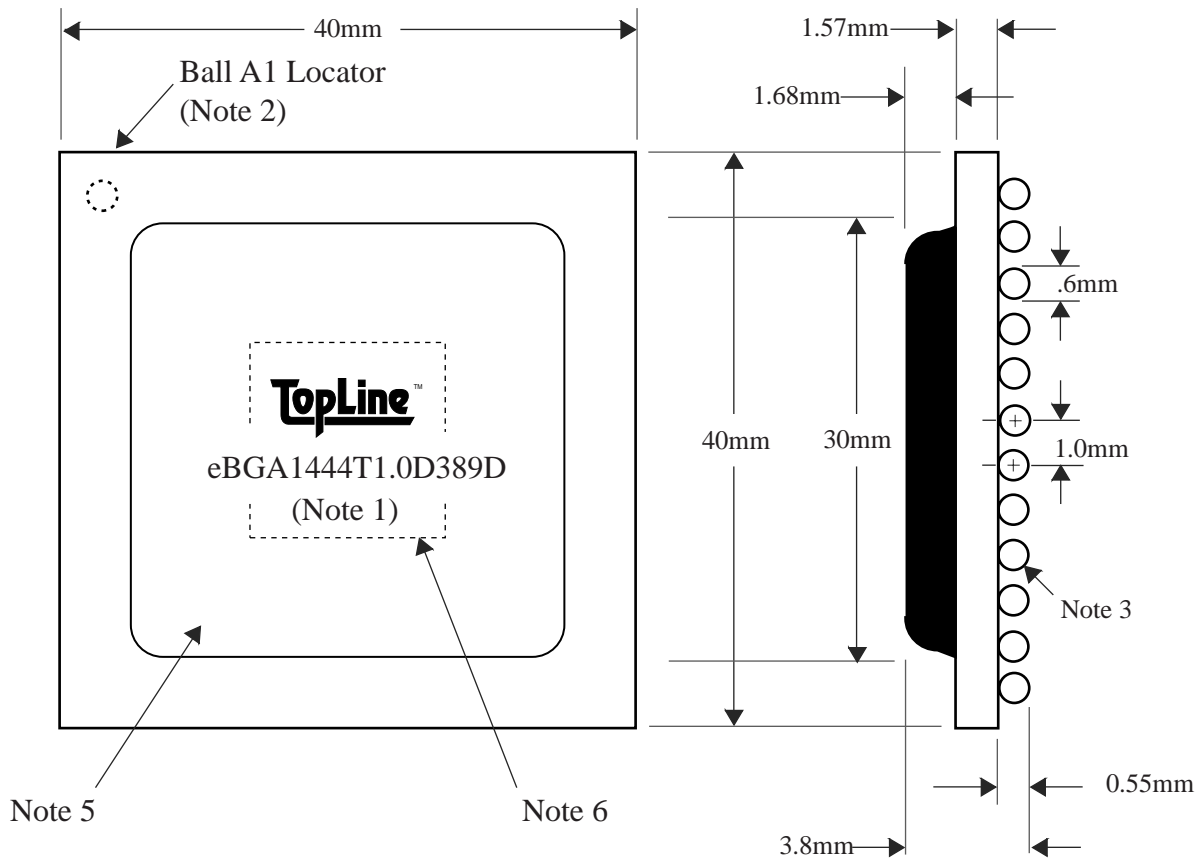

TEL 1-714-898-3830
 info@toplinedummy.com

BALLS	PITCH	SIZE	MATRIX	ROWS	CENTER	MAT'L
1444	1.0mm	40mm SQ	38 x 38	full	full	BT

BALL VIEW

BOTTOM SIDE (TOP X-RAY VIEW)

TEST VEHICLE BOARD

AFTER MOUNTING TO TEST BOARD

eBGA1444T1.0D389D

TEL 1-714-898-3830
info@toplinedummy.com

<u>BALLS</u>	<u>PITCH</u>	<u>SIZE</u>	<u>MATRIX</u>	<u>ROWS</u>	<u>CENTER</u>	<u>MAT'L</u>
1444	1.0mm	40mm SQ	38 x 38	full	full	BT

TOP VIEW

SIDE VIEW

NOTES		REVISIONS		
Note 1	Logo and part number centered White ink on black	<u>Rev</u>	<u>Date</u>	<u>Changes</u>
Note 2	Ball A1 locator mark positioned in corner			
Note 3	Ball Material: Sn62			
Note 4	Substrate Material: BT laminate			
Note 5	Liquid Epoxy Encapsulation			
Note 6	Internal Silicon Die 18mm			
		PACKAGING TRAYS		
		Tray BGATRAY40mm-3x7 Tray Quantity 21		

Top View

Shown Open Cavity

Side View

Drawing Not to Scale
Dimensions = mm